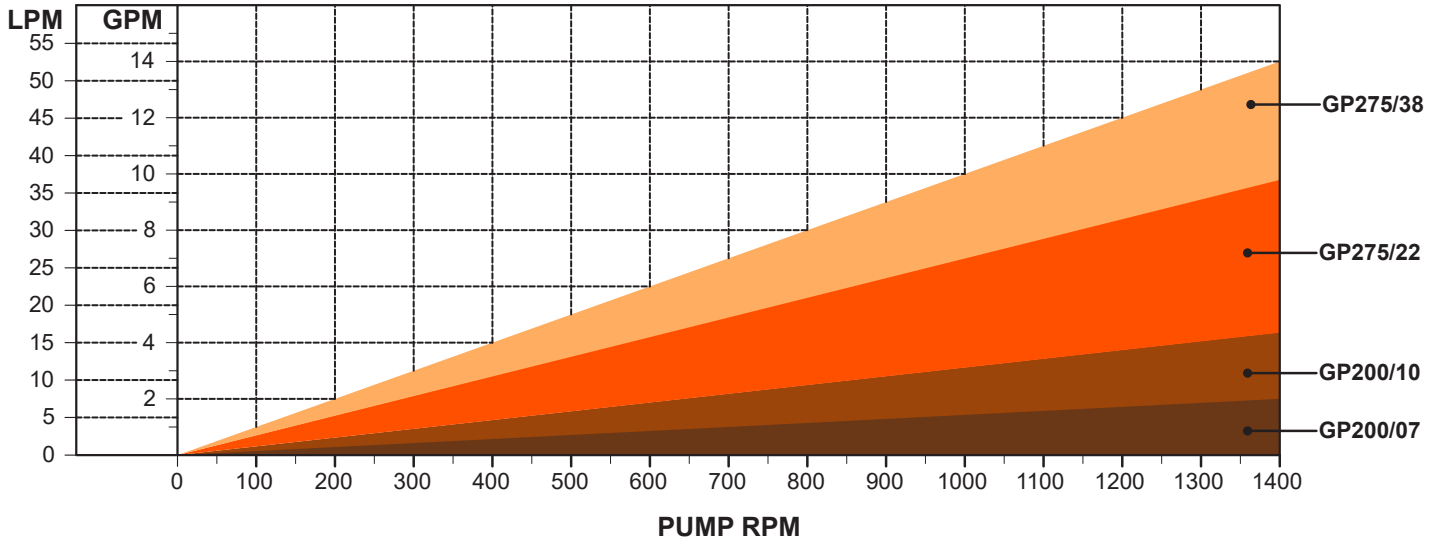

Performance Curves

GP200-GP275

GP300-GP375

Notes:
- Capacities Vary $\pm 5\%$
Release Date: 4.21.22