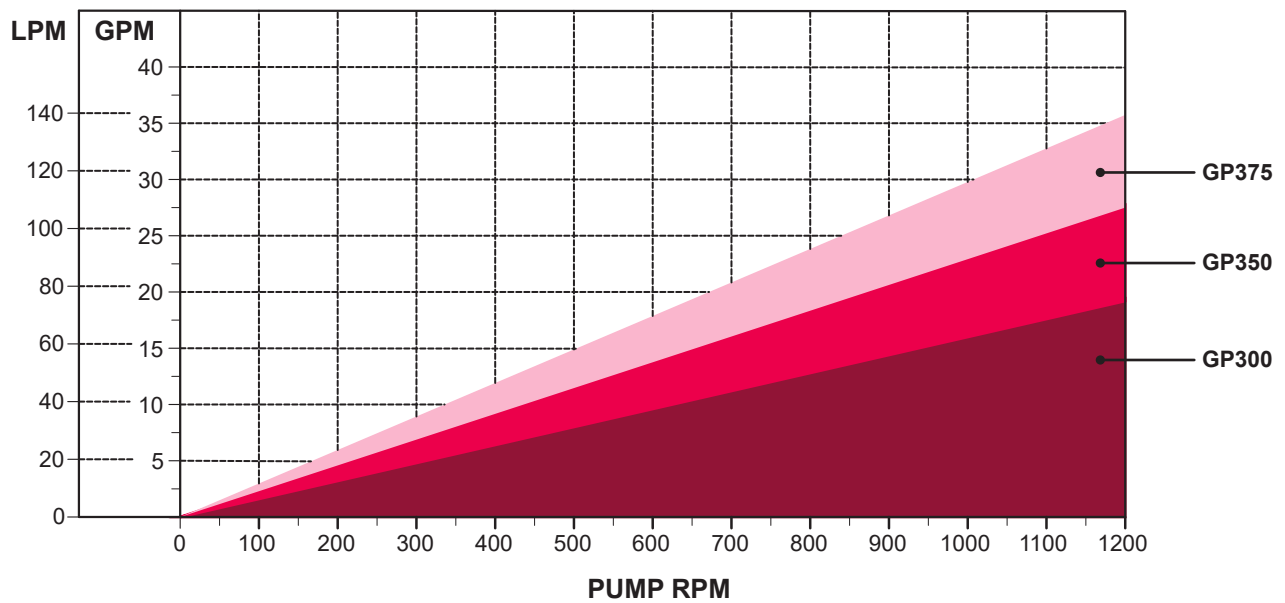

Performance Curves

GP200-GP275

GP300-GP375

Notes:
- Capacities Vary $\pm 5\%$
Release Date: 4.21.22