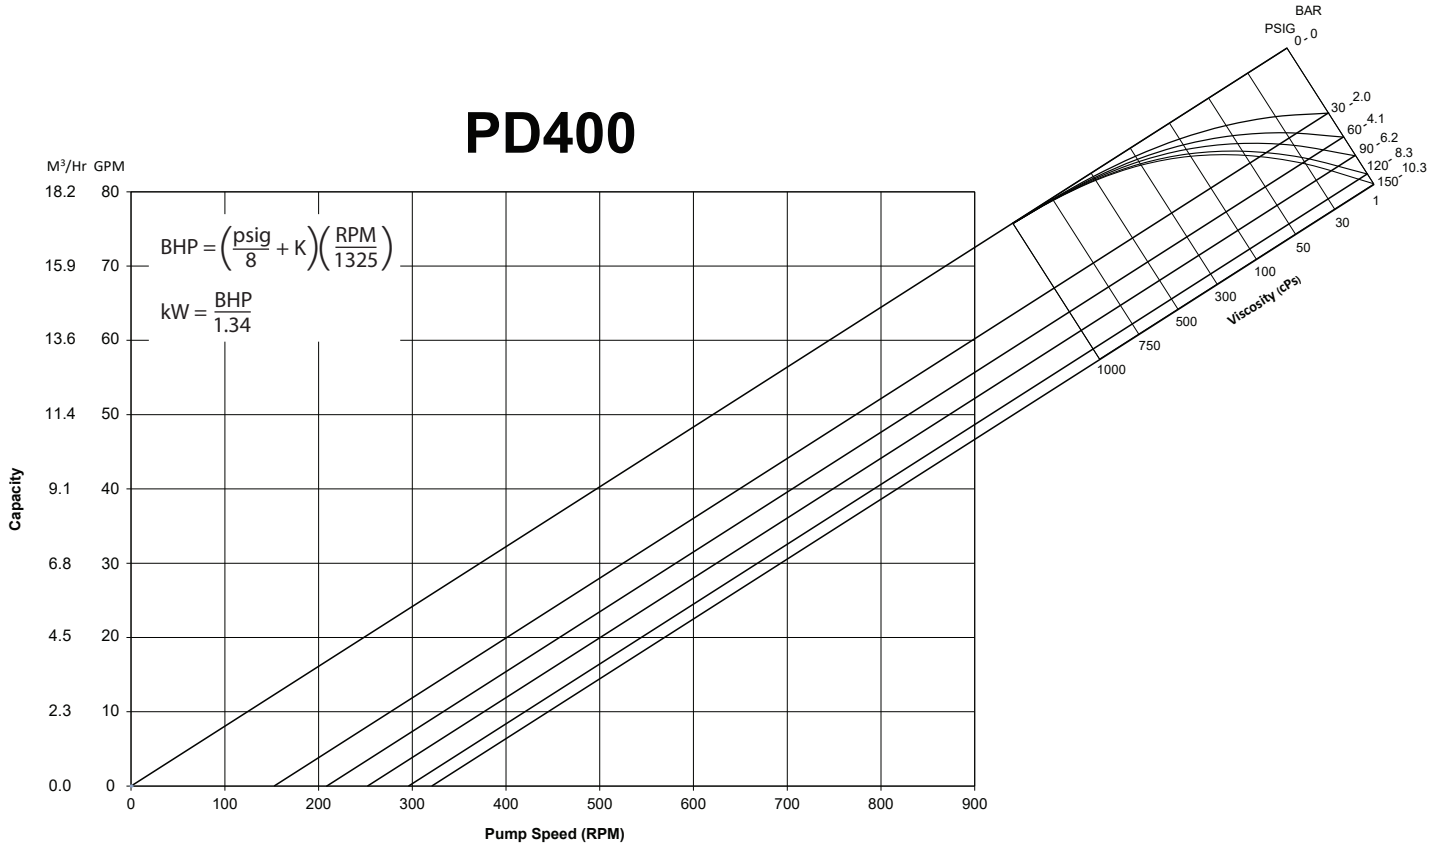

Performance Curves

PD400

PD450

Notes:

- Capacities Vary ±5%
- Data based on rotors with CIP clearances

Release Date: 4.21.22