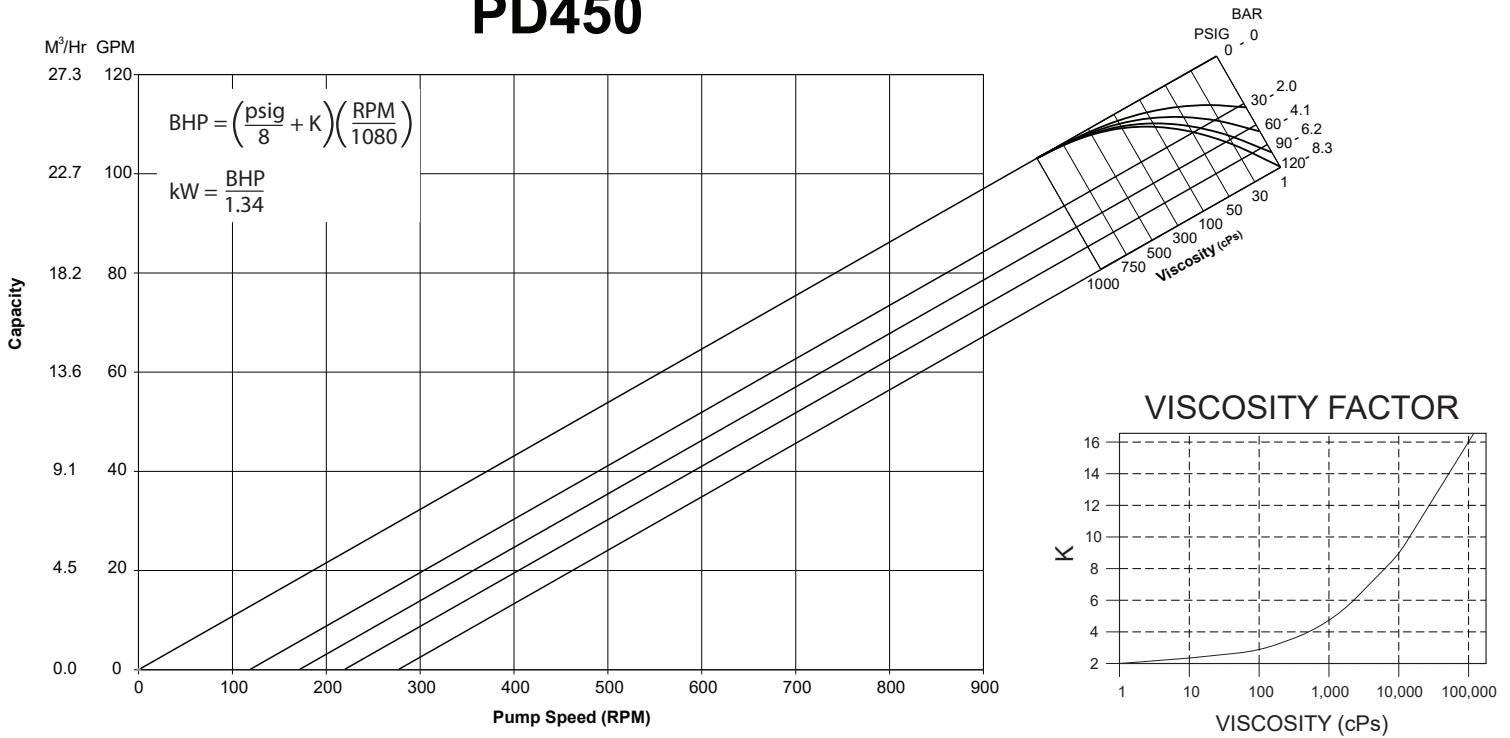

Performance Curves

PD400

PD450

Notes:

- Capacities Vary ±5%
- Data based on rotors with CIP clearances

Release Date: 4.21.22