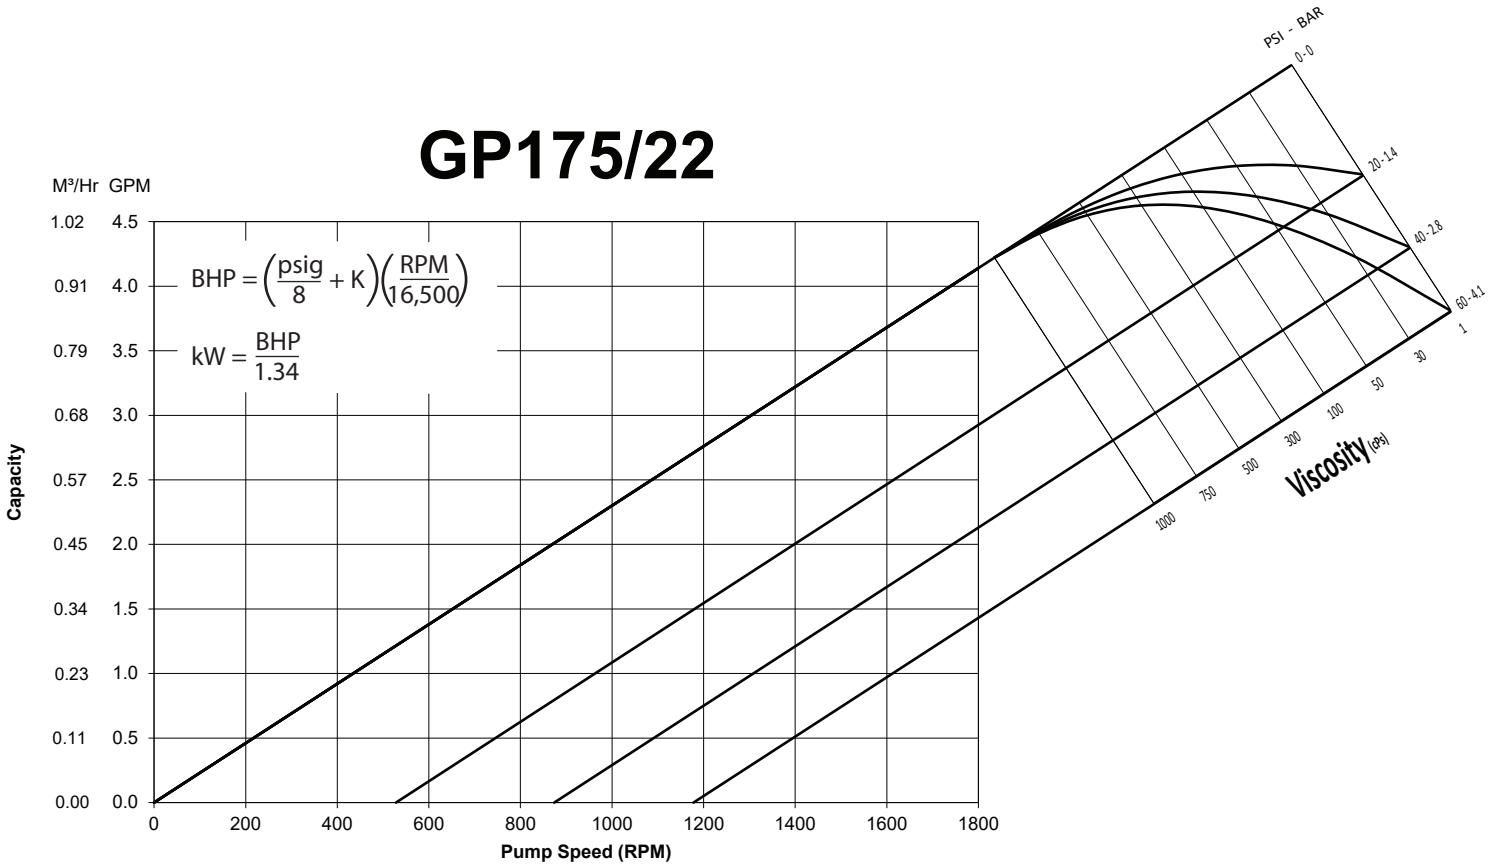

Performance Curves

GP175/22

VISCOSITY FACTOR

Notes:
 - Capacities Vary ±5%
 Release Date: 9-OCT-2024