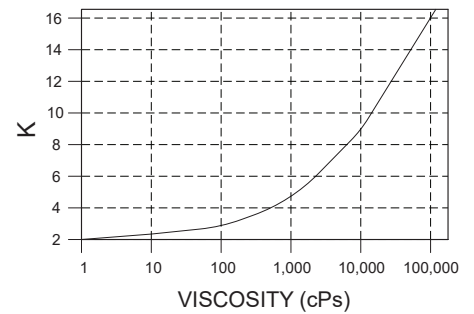

Performance Curves

GP175/22

VISCOSITY FACTOR

Notes:
 - Capacities Vary ±5%
 Release Date: 9-OCT-2024