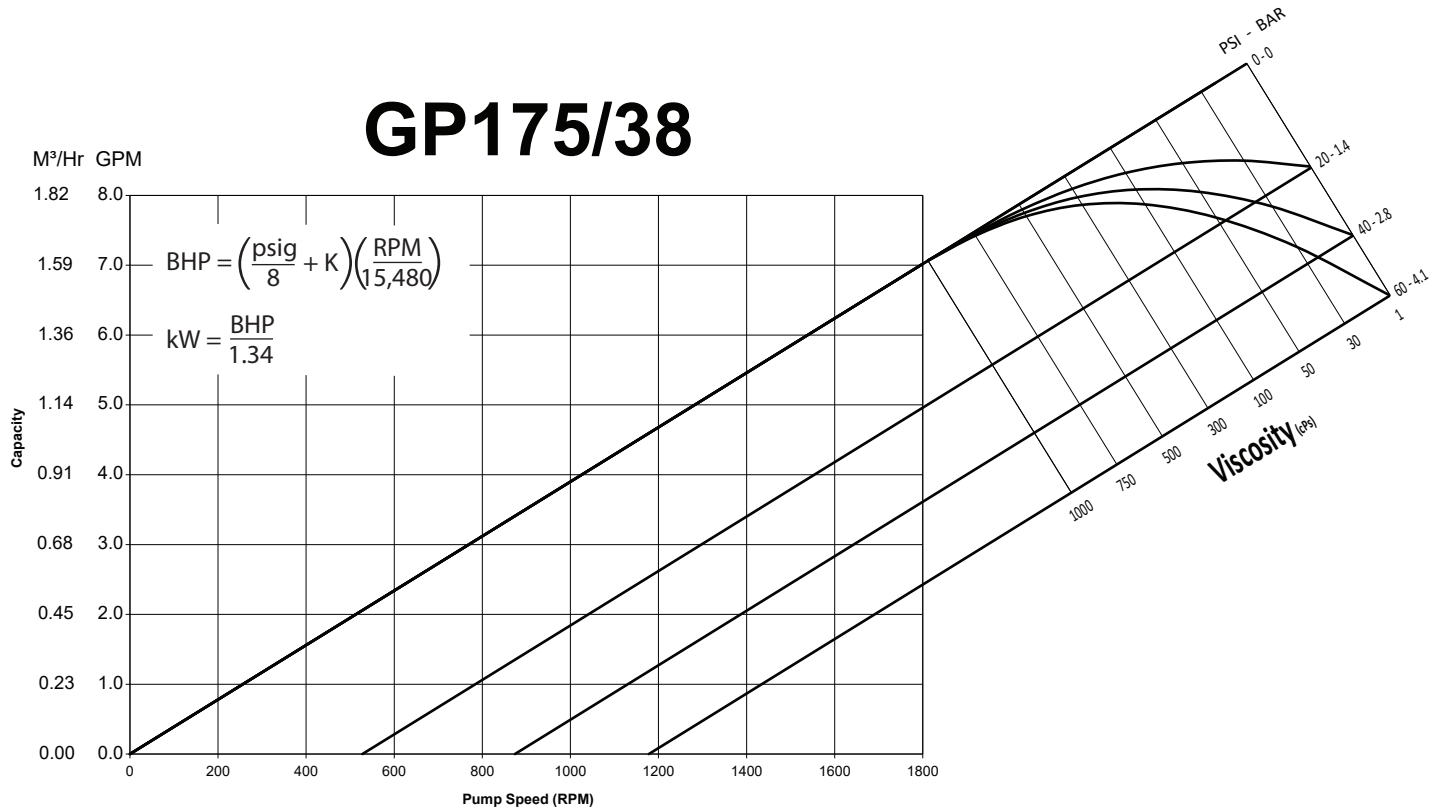

Performance Curves

GP175/38

VISCOSITY FACTOR

Notes:
 - Capacities Vary ±5%
 Release Date: 9-OCT-2024