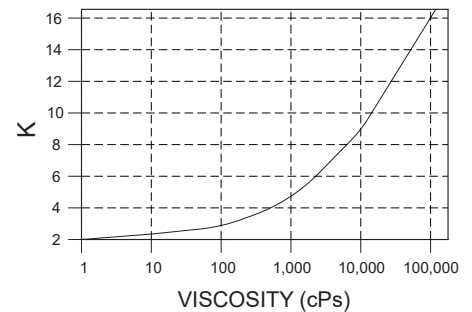

Performance Curves

GP175/38

VISCOSITY FACTOR

Notes:
 - Capacities Vary ±5%
 Release Date: 9-OCT-2024