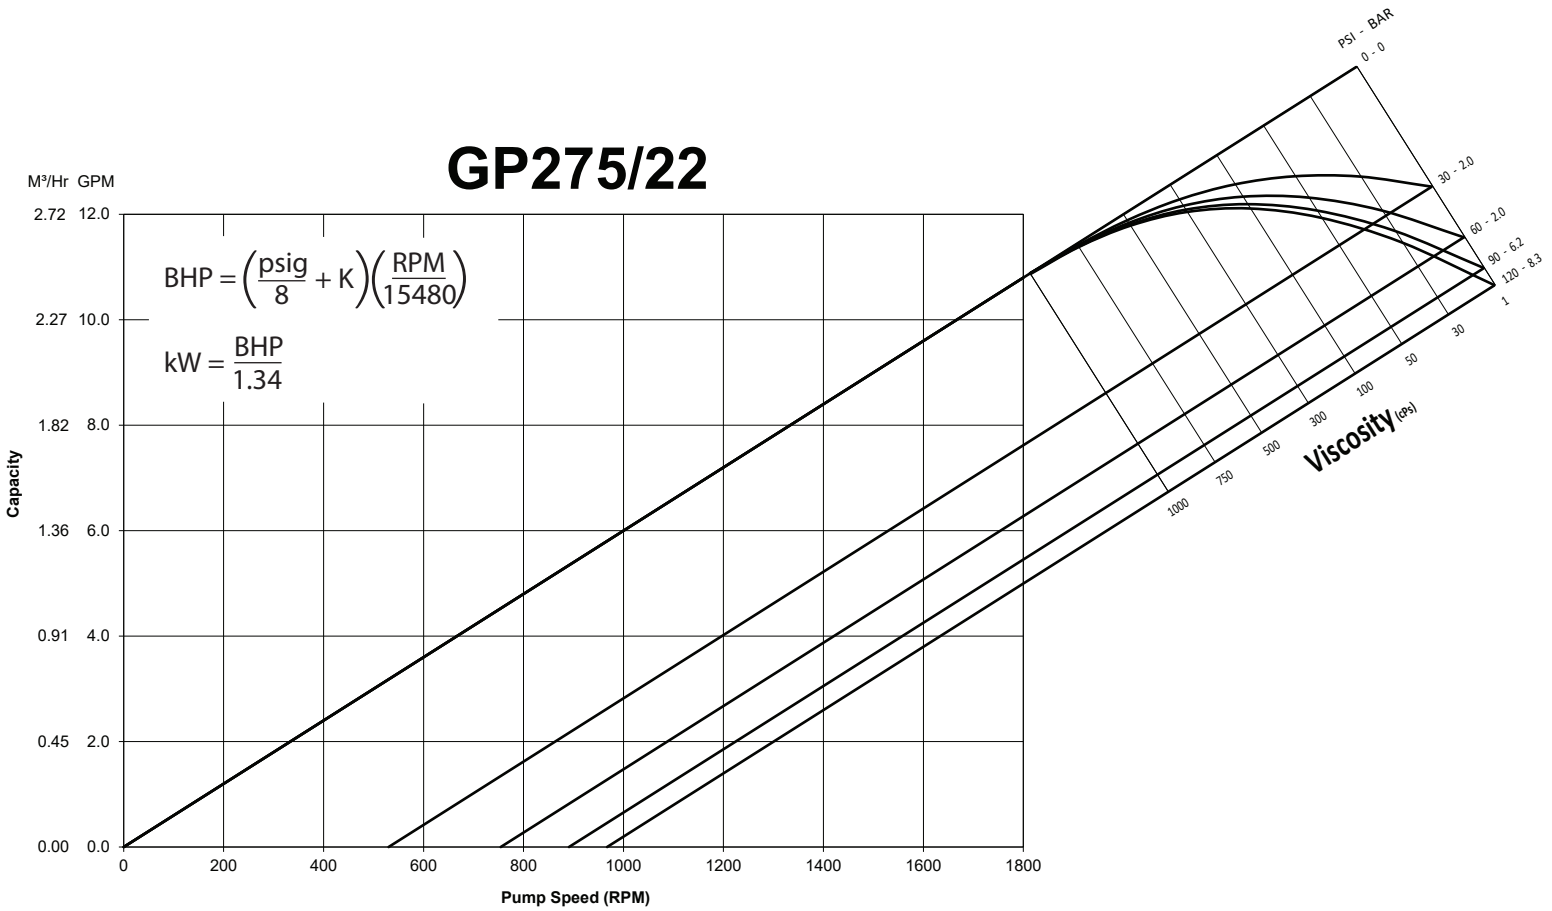

Performance Curves

GP275/22

VISCOSITY FACTOR

Notes:
 - Capacities Vary ±5%
 Release Date: 9-OCT-2024