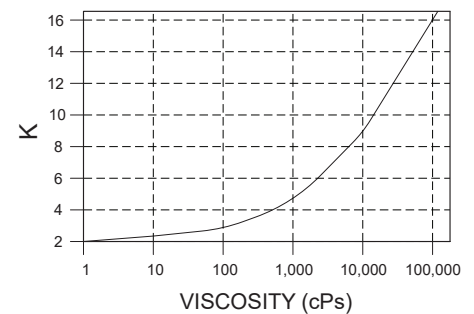

Performance Curves

GP275/22

VISCOSITY FACTOR

Notes:
 - Capacities Vary ±5%
 Release Date: 9-OCT-2024