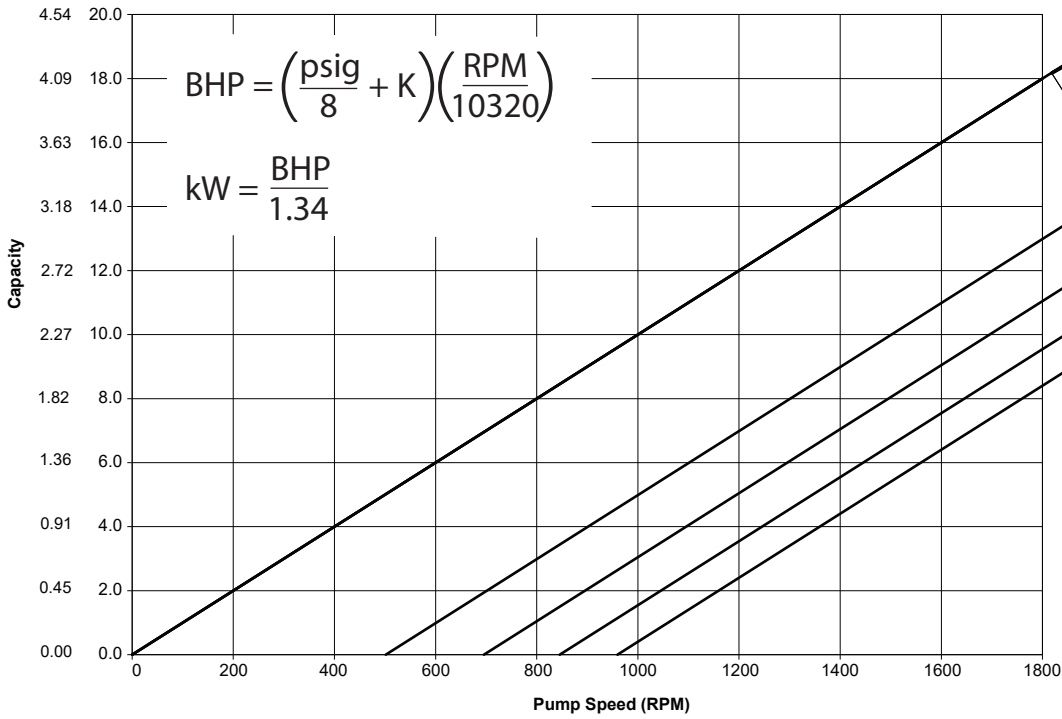

# Performance Curves

## GP275/38

Notes:  
- Capacities Vary ±5%  
Release Date: 9-OCT-2024