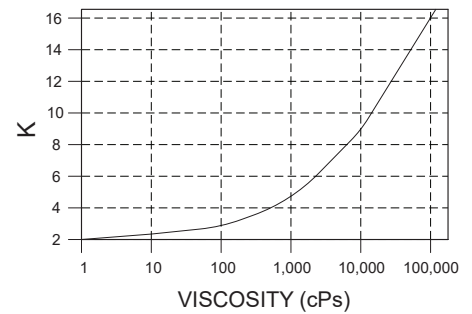

Performance Curves

GP300/28

VISCOSITY FACTOR

Notes:
 - Capacities Vary ±5%
 Release Date: 9-OCT-2024