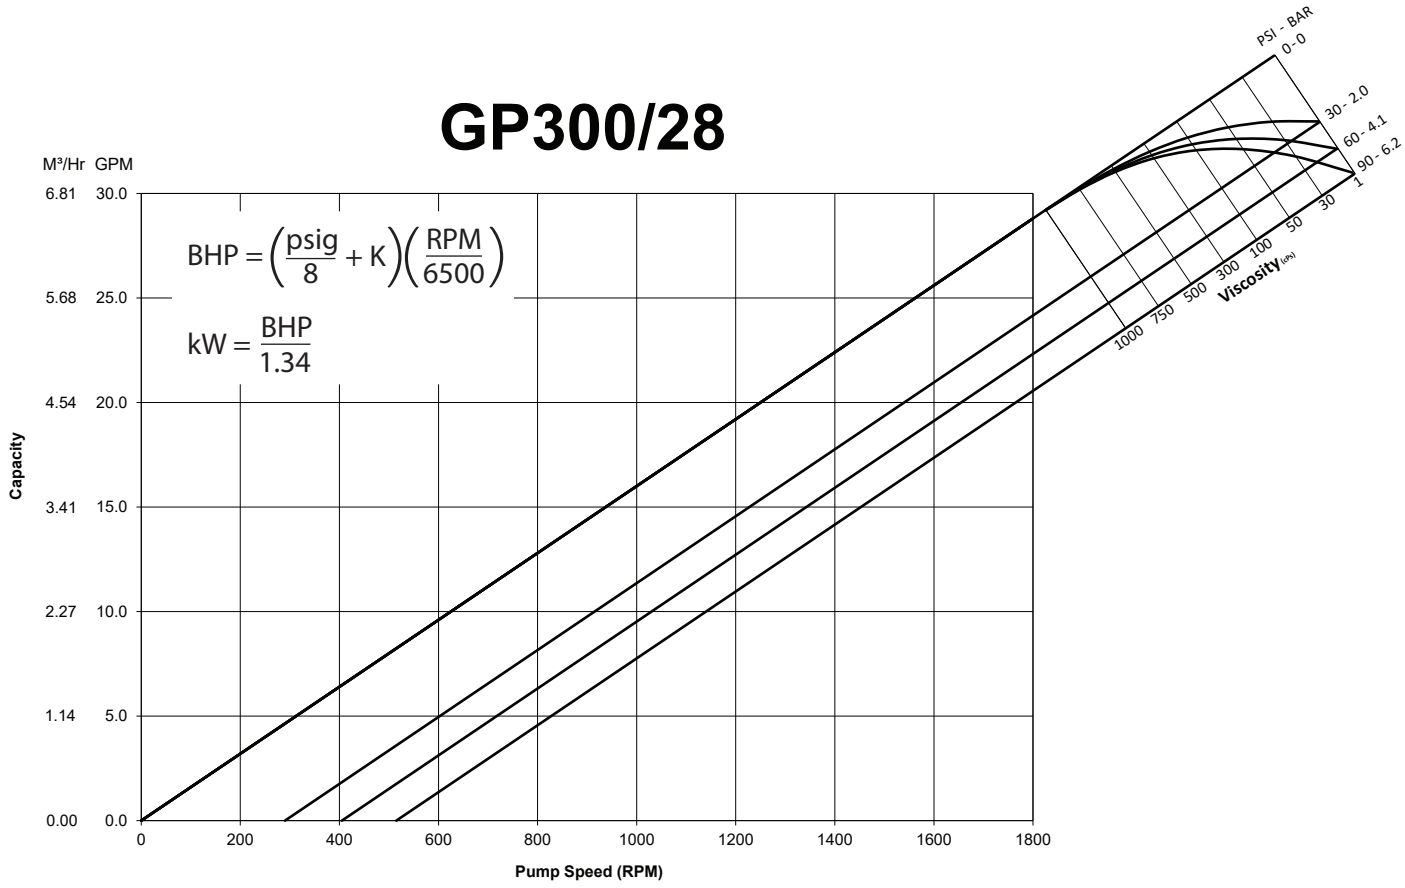

Performance Curves

GP300/28

VISCOSITY FACTOR

Notes:
 - Capacities Vary ±5%
 Release Date: 9-OCT-2024