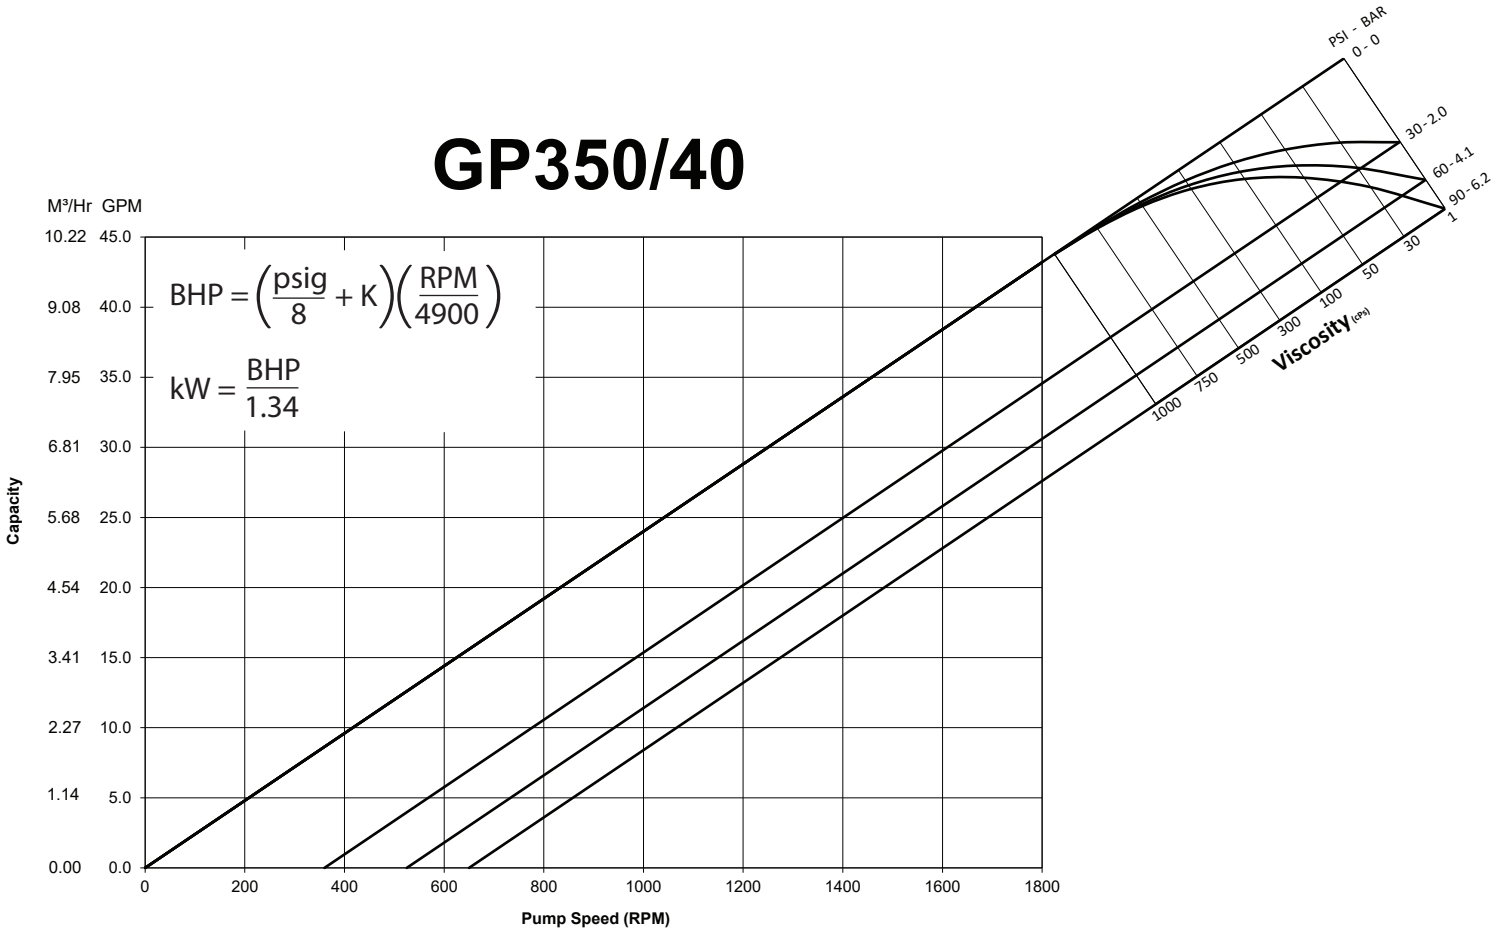

Performance Curves

GP350/40

Notes:
 - Capacities Vary ±5%
 Release Date: 9-OCT-2024