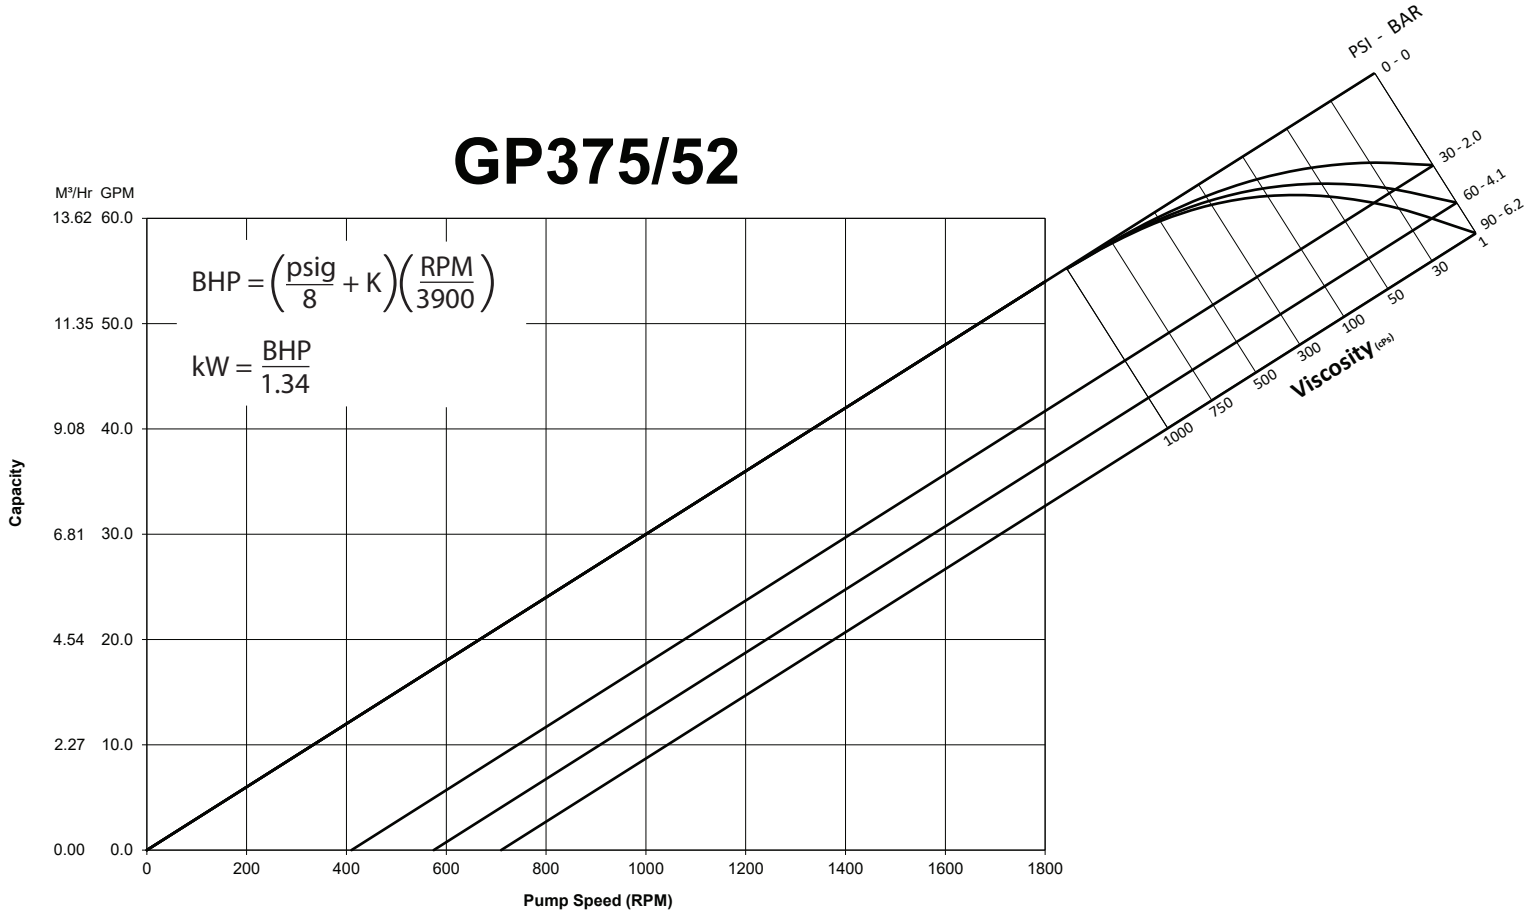

Performance Curves

GP375/52

VISCOSITY FACTOR

Notes:

- Capacities Vary ±5%

Release Date: 9-OCT-2024