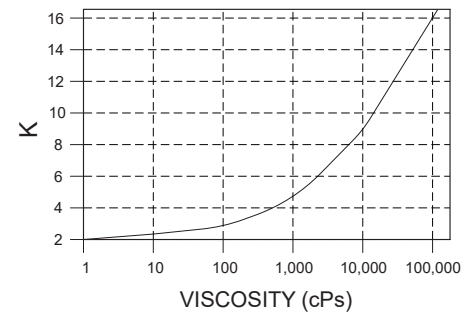

Performance Curves

GP375/52

VISCOSITY FACTOR

Notes:

- Capacities Vary ±5%

Release Date: 9-OCT-2024